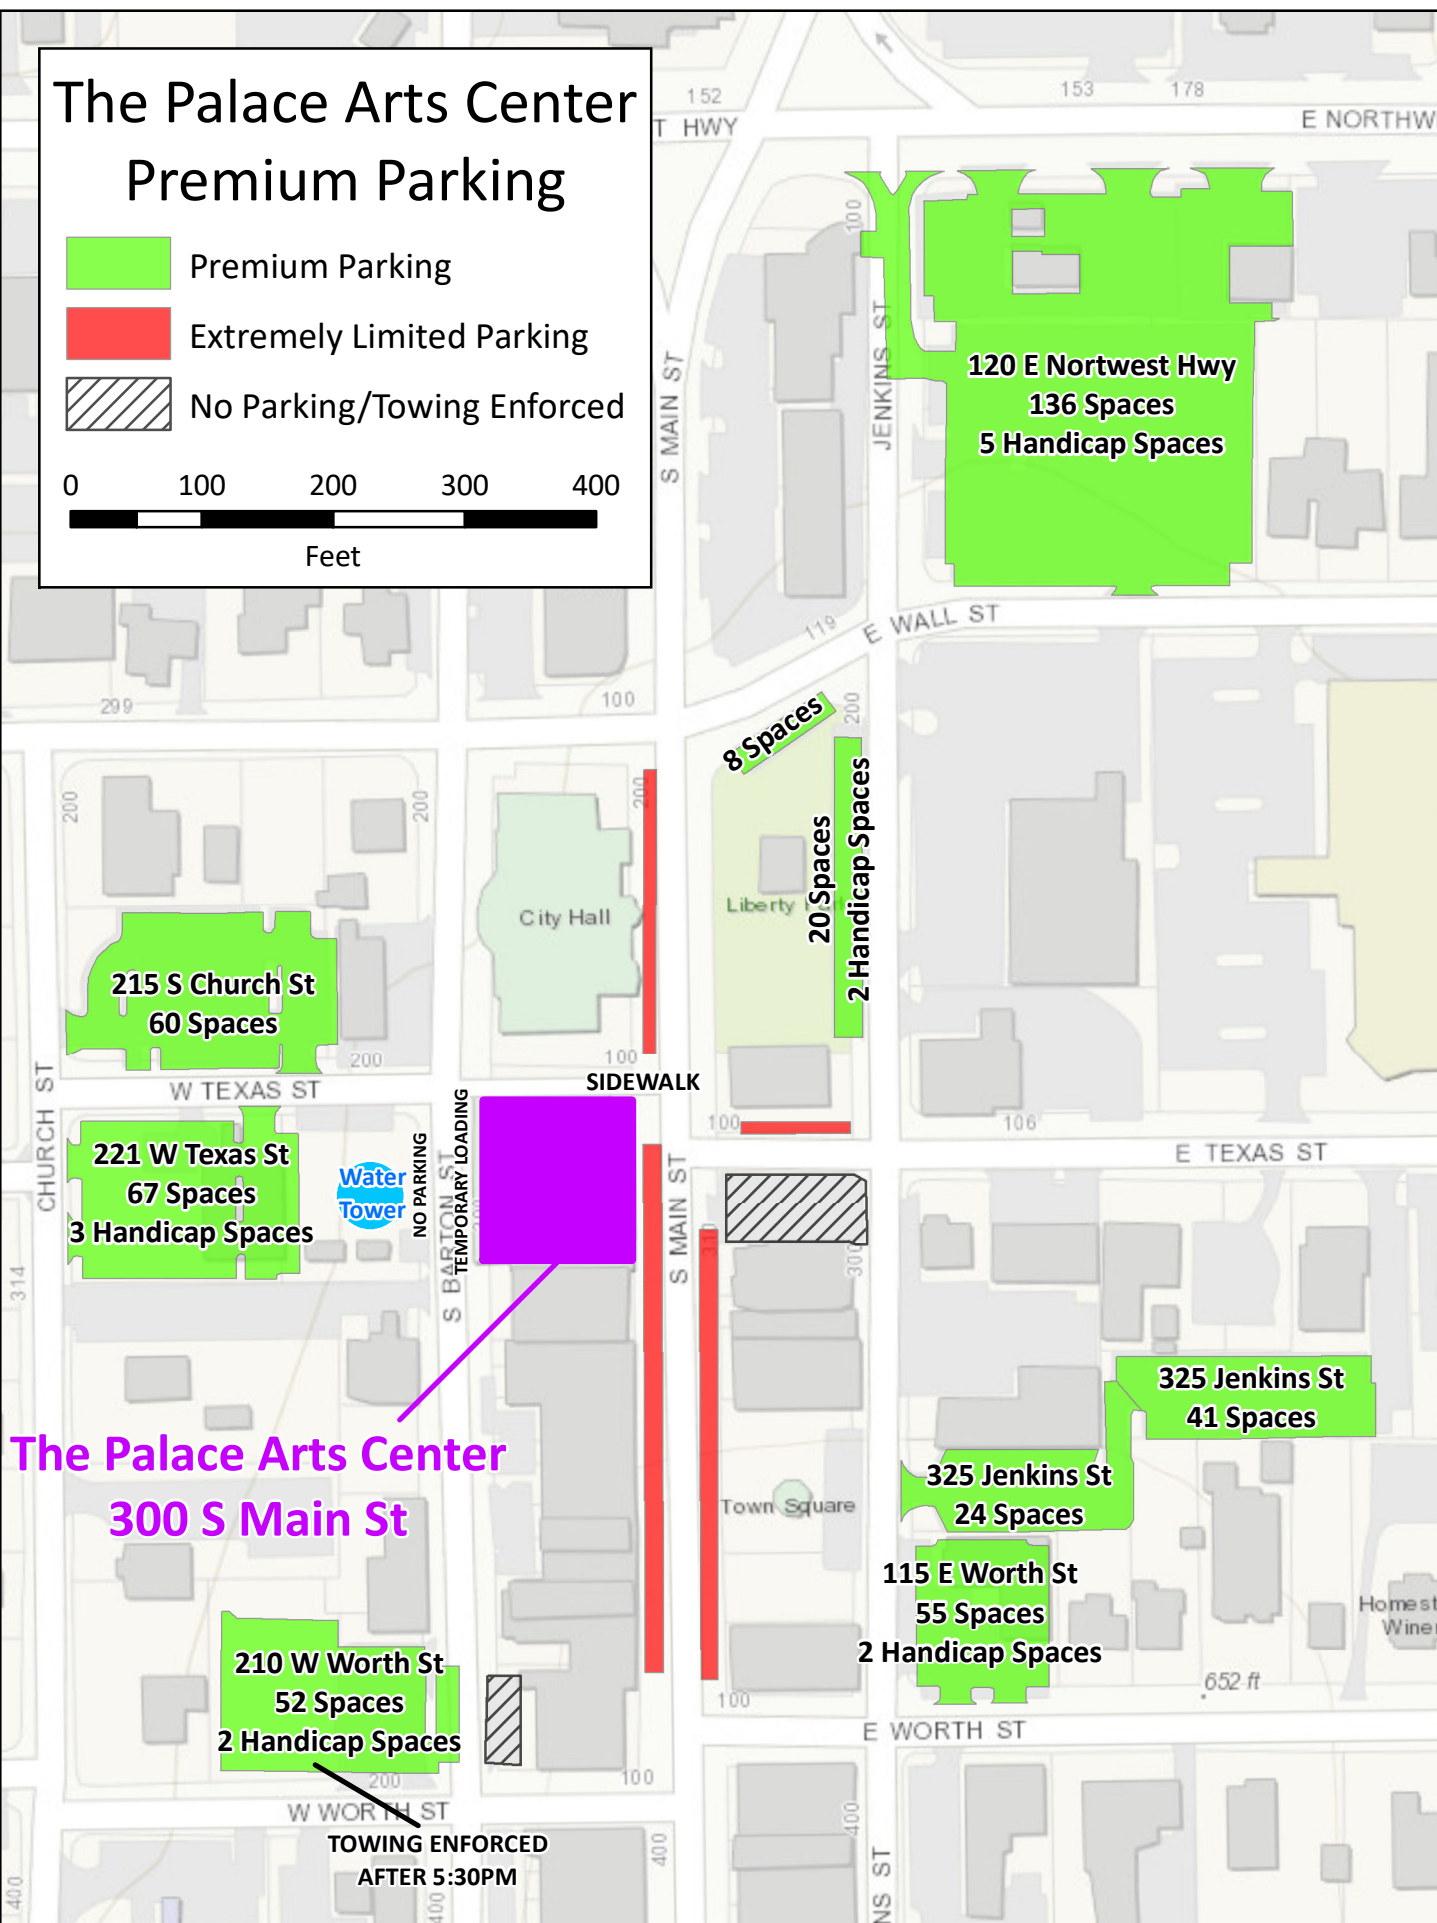

The Palace Arts Center Premium Parking

- Premium Parking
- Extremely Limited Parking
- No Parking/Towing Enforced

The Palace Arts Center
300 S Main St

210 W Worth St
52 Spaces
2 Handicap Spaces

120 E Northwest Hwy
136 Spaces
5 Handicap Spaces

215 S Church St
60 Spaces

221 W Texas St
67 Spaces
3 Handicap Spaces

8 Spaces
20 Spaces
2 Handicap Spaces

325 Jenkins St
41 Spaces

325 Jenkins St
24 Spaces

115 E Worth St
55 Spaces
2 Handicap Spaces

TOWING ENFORCED
AFTER 5:30PM

SIDEWALK

NO PARKING
TEMPORARY LOADING

Home st
Winer

652 ft

City Hall

Liberty

Town Square

152
T HWY

153

178

E NORTHW

S MAIN ST

JENKINS ST

E WALL ST

W TEXAS ST

SIDEWALK